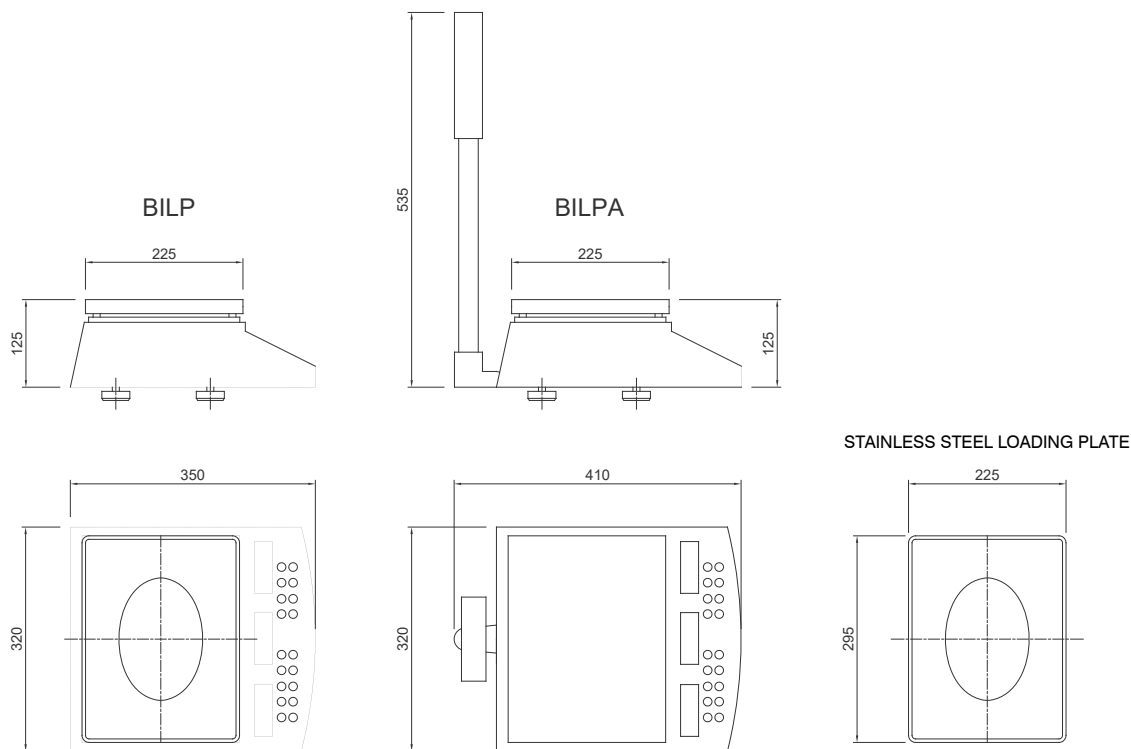

customer's side

SWIVEL  
DISPLAY  
COLUMN

BILPA

CAPACITY	kg	DIVISION (g)	NET WEIGHT (kg)	CODE	NET WEIGHT (kg)	CODE
3/6		e=1/2	3.3	BILP6	4.5	BILPA6
6/15		e=2/5	3.3	BILP15	4.5	BILPA15
15/30		e=5/10	3.3	BILP30	4.5	BILPA30

### DESCRIPTION

- Stainless steel plate.
- RS232 output for connection to external printer.
- Backlit LCD displays on both sides, 3x 6-digit (20 mm height).
- 20-key waterproof keyboard.
- Bubble level and adjustable feet.
- 6 V rechargeable internal battery, 4 Ah capacity.
- Operating time: 70 hours.
- Power supply included.
- Auto power-off.

### DIMENSIONS (mm)

### OPTIONS ON REQUEST

	DESCRIPTION	CODE
	Stainless steel deep tray. Dimensions: 230x300x40 mm.	PIATTOBAC
	Panasonic rechargeable battery mod. LC-R064R5P - 6 V, 4.5 Ah capacity.	BATTERIA6V4AH
	Desktop thermal printer.	STAVTII