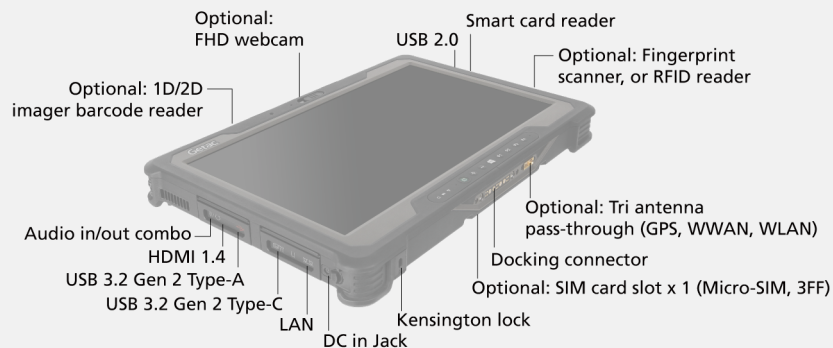

A140 FULLY RUGGED TABLET

- 14" FHD / HD LumiBond® 2.0 display with Getac sunlight readable technology for unprecedented viewing experience
- Dual battery design with LifeSupport™ battery swappable technology
- Enhanced security with TPM 2.0, RFID/NFC and fingerprint scanner
- Optional 1D/2D imager barcode reader and RFID
- Multi-function hard handle, hand straps and shoulder straps and slim-profile vehicle dock for maximum mobile productivity

A140 FULLY RUGGED TABLET

Expansion Slots	Optional: 1D/2D imager barcode reader Optional: Serial port, or HF RFID, or Fingerprint scanner, or HF RFID + Fingerprint scanner
I/O Interface	Audio in/out combo x 1 DC in Jack x 1 USB 2.0 x 1 USB 3.2 Gen 2 Type-A x 1 USB 3.2 Gen 1 Type-C x 1 HDMI 1.4 x 1 LAN(RJ45) x 1 Docking connector x 1 Optional: FHD webcam x 1 Optional: SIM card slot x 1 (Micro-SIM, 3FF) Optional: RF antenna pass-through for GPS, WWAN and WLAN Optional: 8M pixels auto focus rear camera x 1
Communication Interface	10/100/1000 base-T Ethernet x 1 Intel® Wi-Fi 6 AX201, 802.11ax Bluetooth (v5.2) ⁱ Optional: Dedicated GPS ⁱⁱ Optional: 4G LTE mobile broadband ⁱⁱⁱ
Pre-installed Software	Getac Utility Getac Camera Getac Geolocation Getac Barcode Manager ^{viii} Optional: Absolute Persistence®
Security Feature	TPM 2.0 Kensington lock Optional: HF RFID Optional: Fingerprint reader Smart card reader
Power	AC adapter (65W, 100-240VAC, 50/60Hz) Li-ion smart battery (10.8V, typical 3220mAh; min. 3120mAh) x 2 LifeSupport™ battery swappable technology
Dimension	369 x 248 x 32.5mm (14.58" x 9.76" x 1.279") 2.3kg (5.07lbs) ^{iv}

Information provided herewith is for reference only, available specification shall be subjected to quotation by request.

	Vehicle Dock	Office Dock
Serial Port	1	1
External VGA	1	-
Display Port	-	1
Microphone	1	1
Audio Output	1	1
DC in Jack	1	1
USB	4	3
LAN	1	1
HDMI 1.4	1	1
RF Antenna Connector	3 (WWAN, WLAN, GPS)	-
Printer Port	-	1