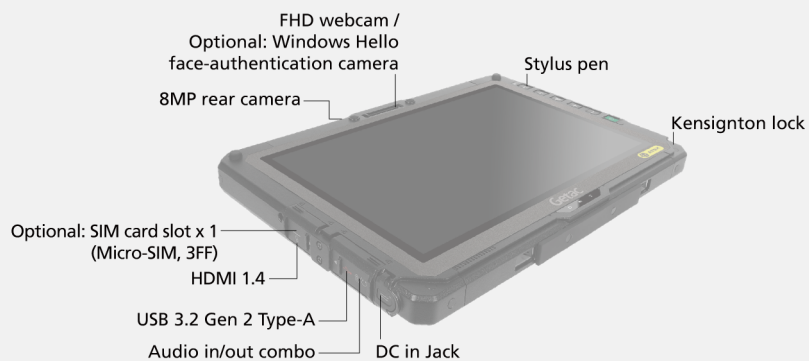

## UX10-EX FULLY RUGGED TABLET

- ATEX & IECEx explosive atmosphere certified
- 10th Generation Intel® Core™ i7 / i5 Processor
- 10.1" FHD LumiBond® 2.0 display with Getac sunlight readable technology (1,000 nits) and capacitive touchscreen
- Multi-functional hard handle for on-the-job flexibility
- Multiple configurable options to fit diverse usage scenarios

# UX10-EX FULLY RUGGED TABLET

# UX10-EX FULLY RUGGED TABLET

<b>I/O Interface</b>	FHD webcam x 1 <sup>iii</sup> 8M pixels auto focus rear camera x 1 Audio in/out combo x 1 DC in Jack x 1 USB 3.2 Gen 2 Type-A x 1 HDMI 1.4 x 1 Optional: SIM card slot x 1 (Micro-SIM, 3FF) Optional: Windows Hello face-authentication camera (front-facing) x 1 <sup>iii</sup>
<b>Communication Interface</b>	Intel® Wi-Fi 6 AX200, 802.11ax Bluetooth (v5.2) <sup>iv</sup> Optional: Dedicated GPS <sup>v</sup> Optional: 4G LTE mobile broadband with integrated GPS <sup>v,vi</sup> Optional: 10/100/1000 base-T Ethernet
<b>Pre-installed software</b>	Getac Utility Getac Camera Getac Geolocation Getac Barcode Manager <sup>x</sup> Optional: Absolute Persistence®
<b>Security Features</b>	TPM 2.0 Kensington lock Optional: Intel® vPro™ Technology Optional: HF RFID reader <sup>ii</sup>
<b>Power</b>	AC adapter (65W, 100-240VAC, 50/60Hz) Li-ion smart battery (11.1V, typical 4200mAh; min. 4080mAh) x 1 Optional high capacity battery (10.8V, 9240mAh) x 1
<b>Dimension (W x D x H) &amp; Weigh</b>	276.8 x 194.5 x 23.5 mm (10.89" x 7.65" x 0.92") 1.24kg (2.73lbs) <sup>vii</sup>
<b>Rugged Feature</b>	MIL-STD-810H certified IP65 certified Vibration & 6ft (1.8m) drop resistant <sup>viii</sup> ATEX & IECEx certified
<b>Environmental Specification</b>	Temperature <sup>ix</sup> : - Operating: -21°C to 63°C / -6°F to 145°F - Storage: -51°C to 71°C / -60°F to 160°F Humidity: - 95% RH , non-condensing