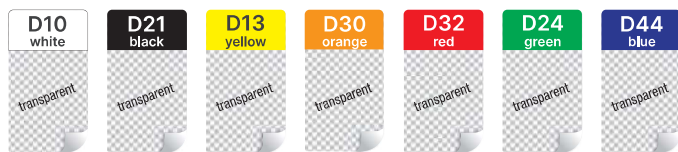

Choose the desired colour for your labels:

Please add the desired colour no. behind the item no. Example: MP400-M10 = 8x5 mm Labels Rectangle in white

												
white	yellow	black	sky blue*	safety green	orange	safety red	silver	violet	traffic grey	safety blue	transparent*	signal brown

CABLE AND TUBE MARKERS

Cable marker made of self-adhesive, transparent foil for printing or self-inscribing in different colours. Self-laminating, easy to handle and high adhesion. The transparent area protects the text and offers a high resistance to abrasion, dirt and solvents.

Ideal solution for labeling wires and cables.

Choose the desired colour for your cable and tube markers:

Please add the desired colour no. behind the item no.

Example: MP701-D10 = 45x20 cable marker in white