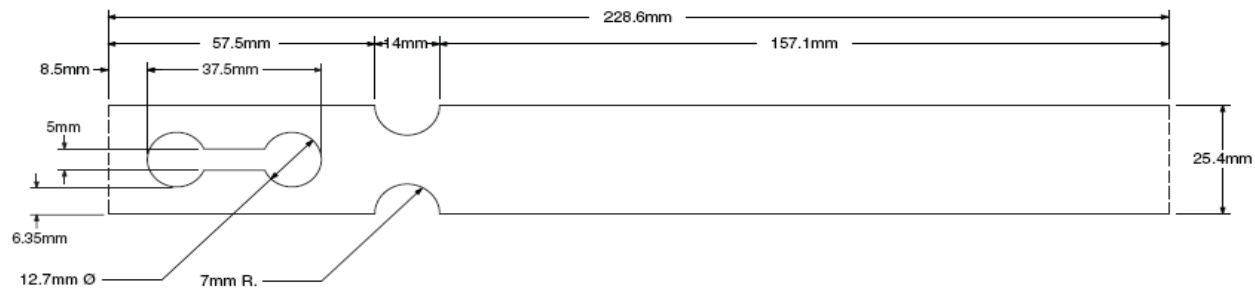

Zebra Technologies Ltd
ZipShip Price List

Zebra ZipShip Labels

[Return to Index](#)

For **Mid-Range and High-End Printers**

Rolls supplied on 76mm cores with maximum outer diameter 200mm

Suggested List Price

8000T Extra Tuff 180 Tag

Recommended ribbons: 3200, 4800, 5095

Synthetic (polyolefin) thermal transfer 180 micron non-adhesive tag

Part Number	Size W x H (mm)	Tags/Roll	Rolls/ box	Approx weight/ box (kg)	Price per 1000 Labels EURO €	Price per Roll EURO €	Recommended Ribbon Part Number
3006305*	25 x 229	2000	1	2.4	76.81	153.62	03200BK11045

Supplied 4 across, total web width 102mm; 500 x 4 across tags per roll

* perforation between tags

Rolls are sold in box quantities only

Z-Slip

Packing Slip Solution

Part Number	Size W x H (mm)	Labels/Roll	Rolls/ box	Approx weight/ box (kg)	Price per 1000 Labels EURO €	Price per Roll EURO €
10006703*	111 x 175	580	4	12.2	216.34	125.48
10004425*	168 x 152	660	2	9.5	225.18	148.62

* perforation between labels

Rolls are sold in box quantities only

Printable area on label 10004425 is 143mm x 127mm & label 10006703 is 89mm x 152mm