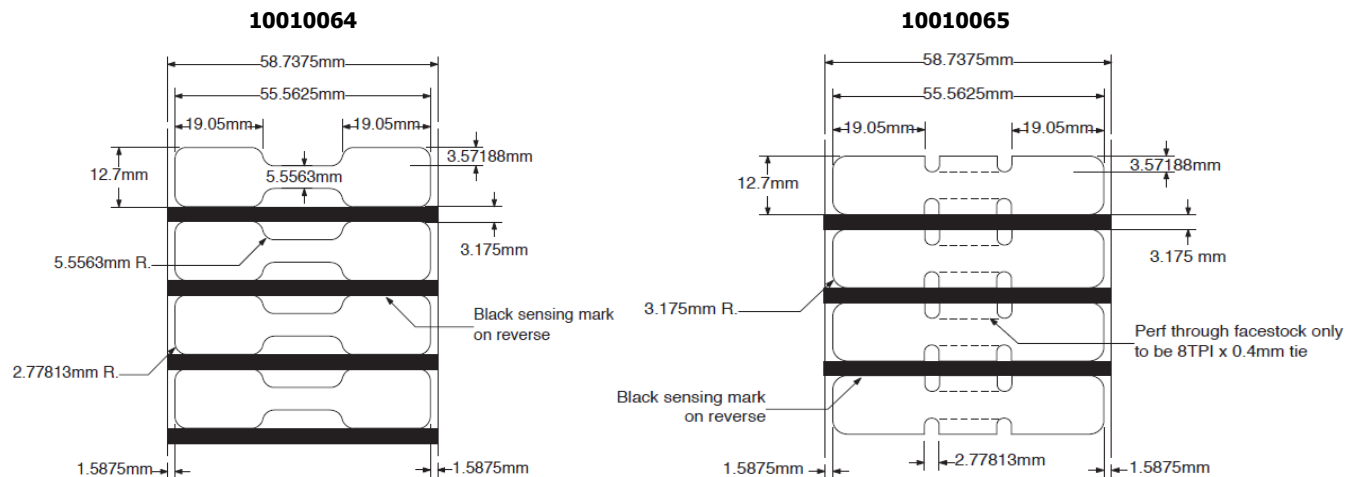

Zebra Technologies Ltd
ZipShip Price List

Zebra ZipShip Labels

For **Desktop Printers**

Suggested List Price

[Return to Index](#)

Z-Perform 1000D 80 Receipt

Rolls supplied on 25mm cores with maximum outer diameter 127mm

Uncoated direct thermal 80 micron receipt paper

Part Number	Size W x H (mm)	Length	Rolls/box	Approx weight/box (kg)	Price per 1000 Labels EURO €	Price per Roll EURO €
800420-314	51mm x cont.	100 metres	12	4.8	NA	10.09
800440-314	102mm x cont.	100 metres	12	9.5	NA	10.47

Rolls are sold in box quantities only

Z-Select 2000D 190 Tag

Rolls supplied on 25mm cores with maximum outer diameter 102mm

Premium topcoated direct thermal 190 micron paper tag

Part Number	Size W x H (mm)	Tags/Roll	Rolls/box	Approx weight/box (kg)	Price per 1000 Labels EURO €	Price per Roll EURO €
800999-005■	32 x 57	600	12	2.4	12.23	7.34
800999-009■◆	57 x 35	967	12	4.5	9.99	9.66
800999-020	102 x 76	450	12	7.9	39.11	17.60

■ supplied with hole

◆ inside wound

All above part numbers have perforation between tags

Rolls are sold in box quantities only

8000D Jewelry

White coated polypropylene label with permanent acrylic adhesive

Part Number	Size W x H (mm)	Labels/Roll	Rolls/box	Approx weight/box (kg)	Price per 1000 Labels EURO €	Price per Roll EURO €
1001064 without flaps	56 x 13	3,510	6	2.6	11.01	38.63
1001065 with flaps	56 x 13	3,510	6	2.7	11.01	38.63

Supplied with black mark between each label

Rolls are sold in box quantities only

All prices are subject to change without notice