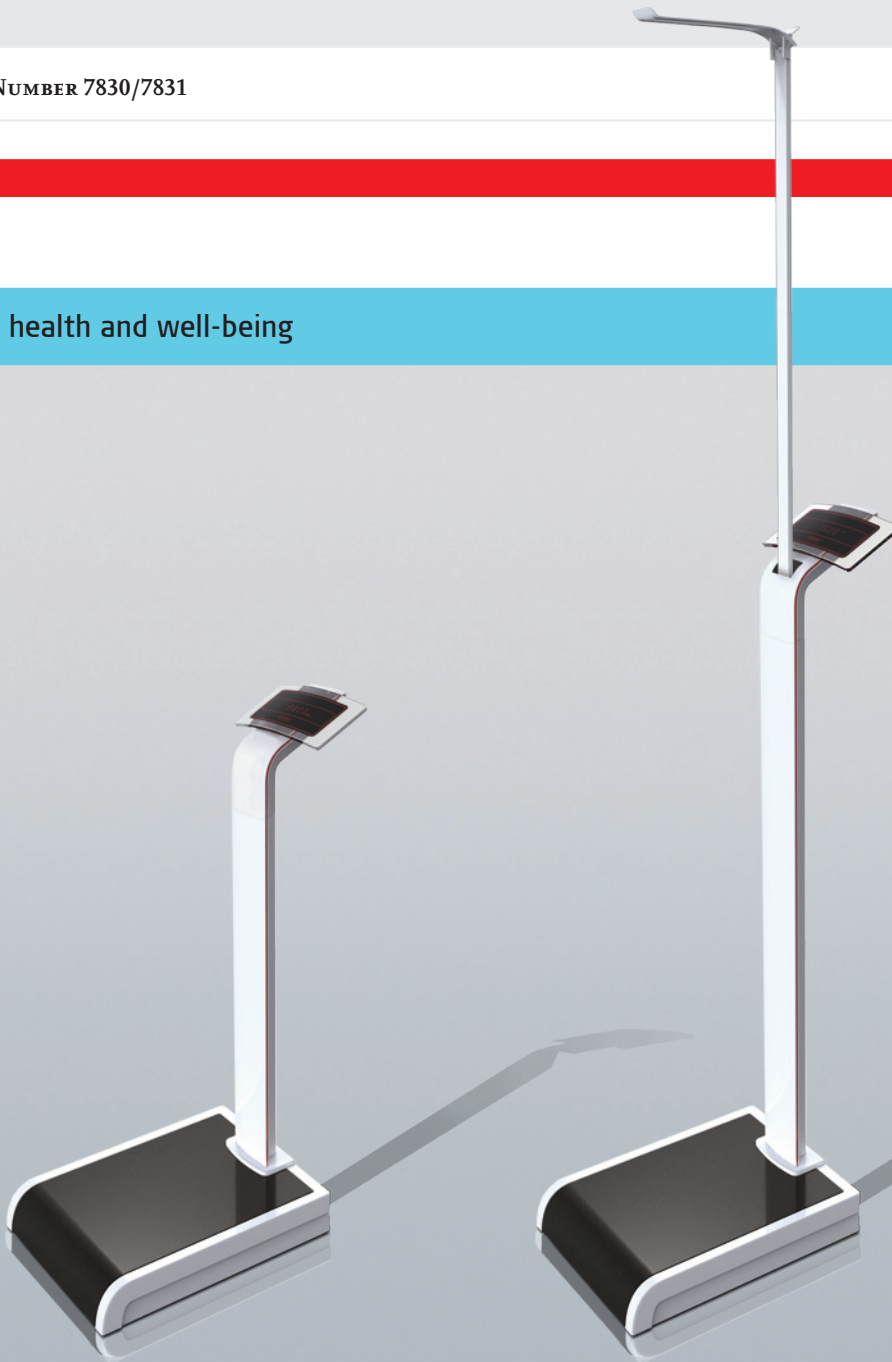

# PERSONAL SCALES WITH STAND

PRODUCT NUMBER 7830/7831

Medical, health and well-being

- > Simplest operation
- > Weighing range: 220 kg
- > 7831 with integrated height rod and BMI indication

# PERSONAL SCALES WITH STAND

PRODUCT NUMBER 7830/7831

## Features

The scale for the higher demands. While stepping on the scale, the display is activated automatically and the weight is indicated with red backlighted digits. The Personal Scale 7831 further offers the possibility to unfold the integrated height rod, measure your body height and calculate your Body Mass Index automatically.

### Design:

- > 7831: including height rod and BMI indication
- > Measuring range height rod 120 - 202 cm
- > No keys on the glass plate
- > Simplest operation
- > Perfect cleaning conditions
- > Tare key on the backside of the display
- > Scale indicator made of glass (glass thickness 8 mm)
- > Backlighted LED indication, 5 digits
- > Digit height 14 mm